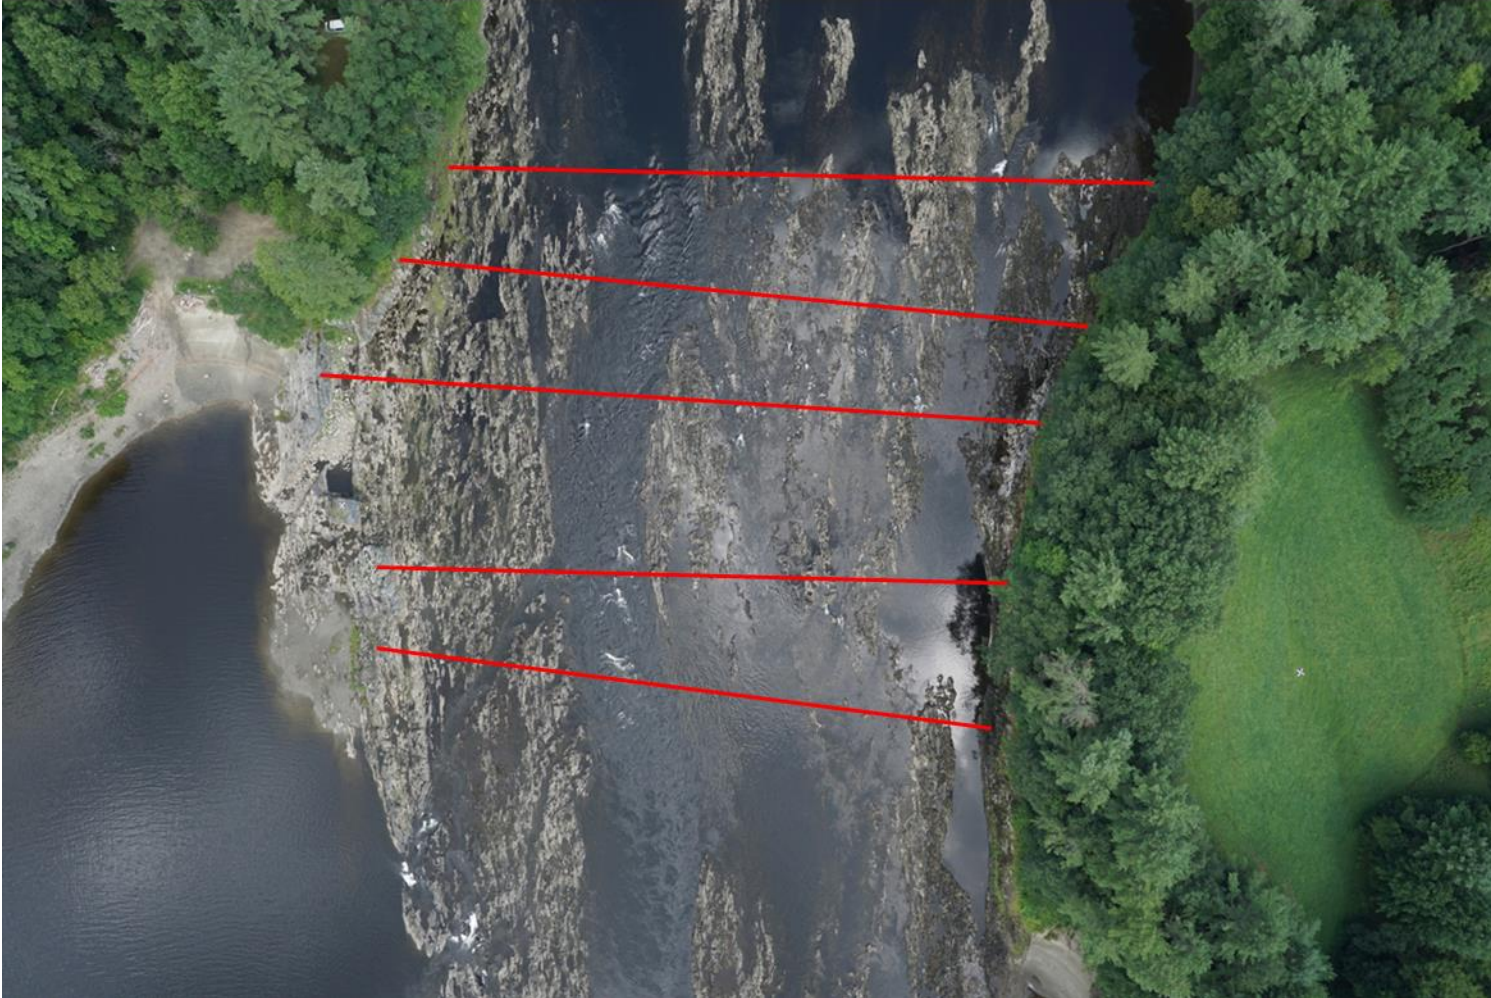

Appendix F

Sumner Falls Aerial Photos

[This page intentionally left blank.]

Sumner Falls Demonstration Flow – 1,350 cfs

Sumner Falls Demonstration Flow – 2,100 cfs

Sumner Falls Demonstration Flow – 3,100 cfs

Sumner Falls Demonstration Flow – 3,950 cfs